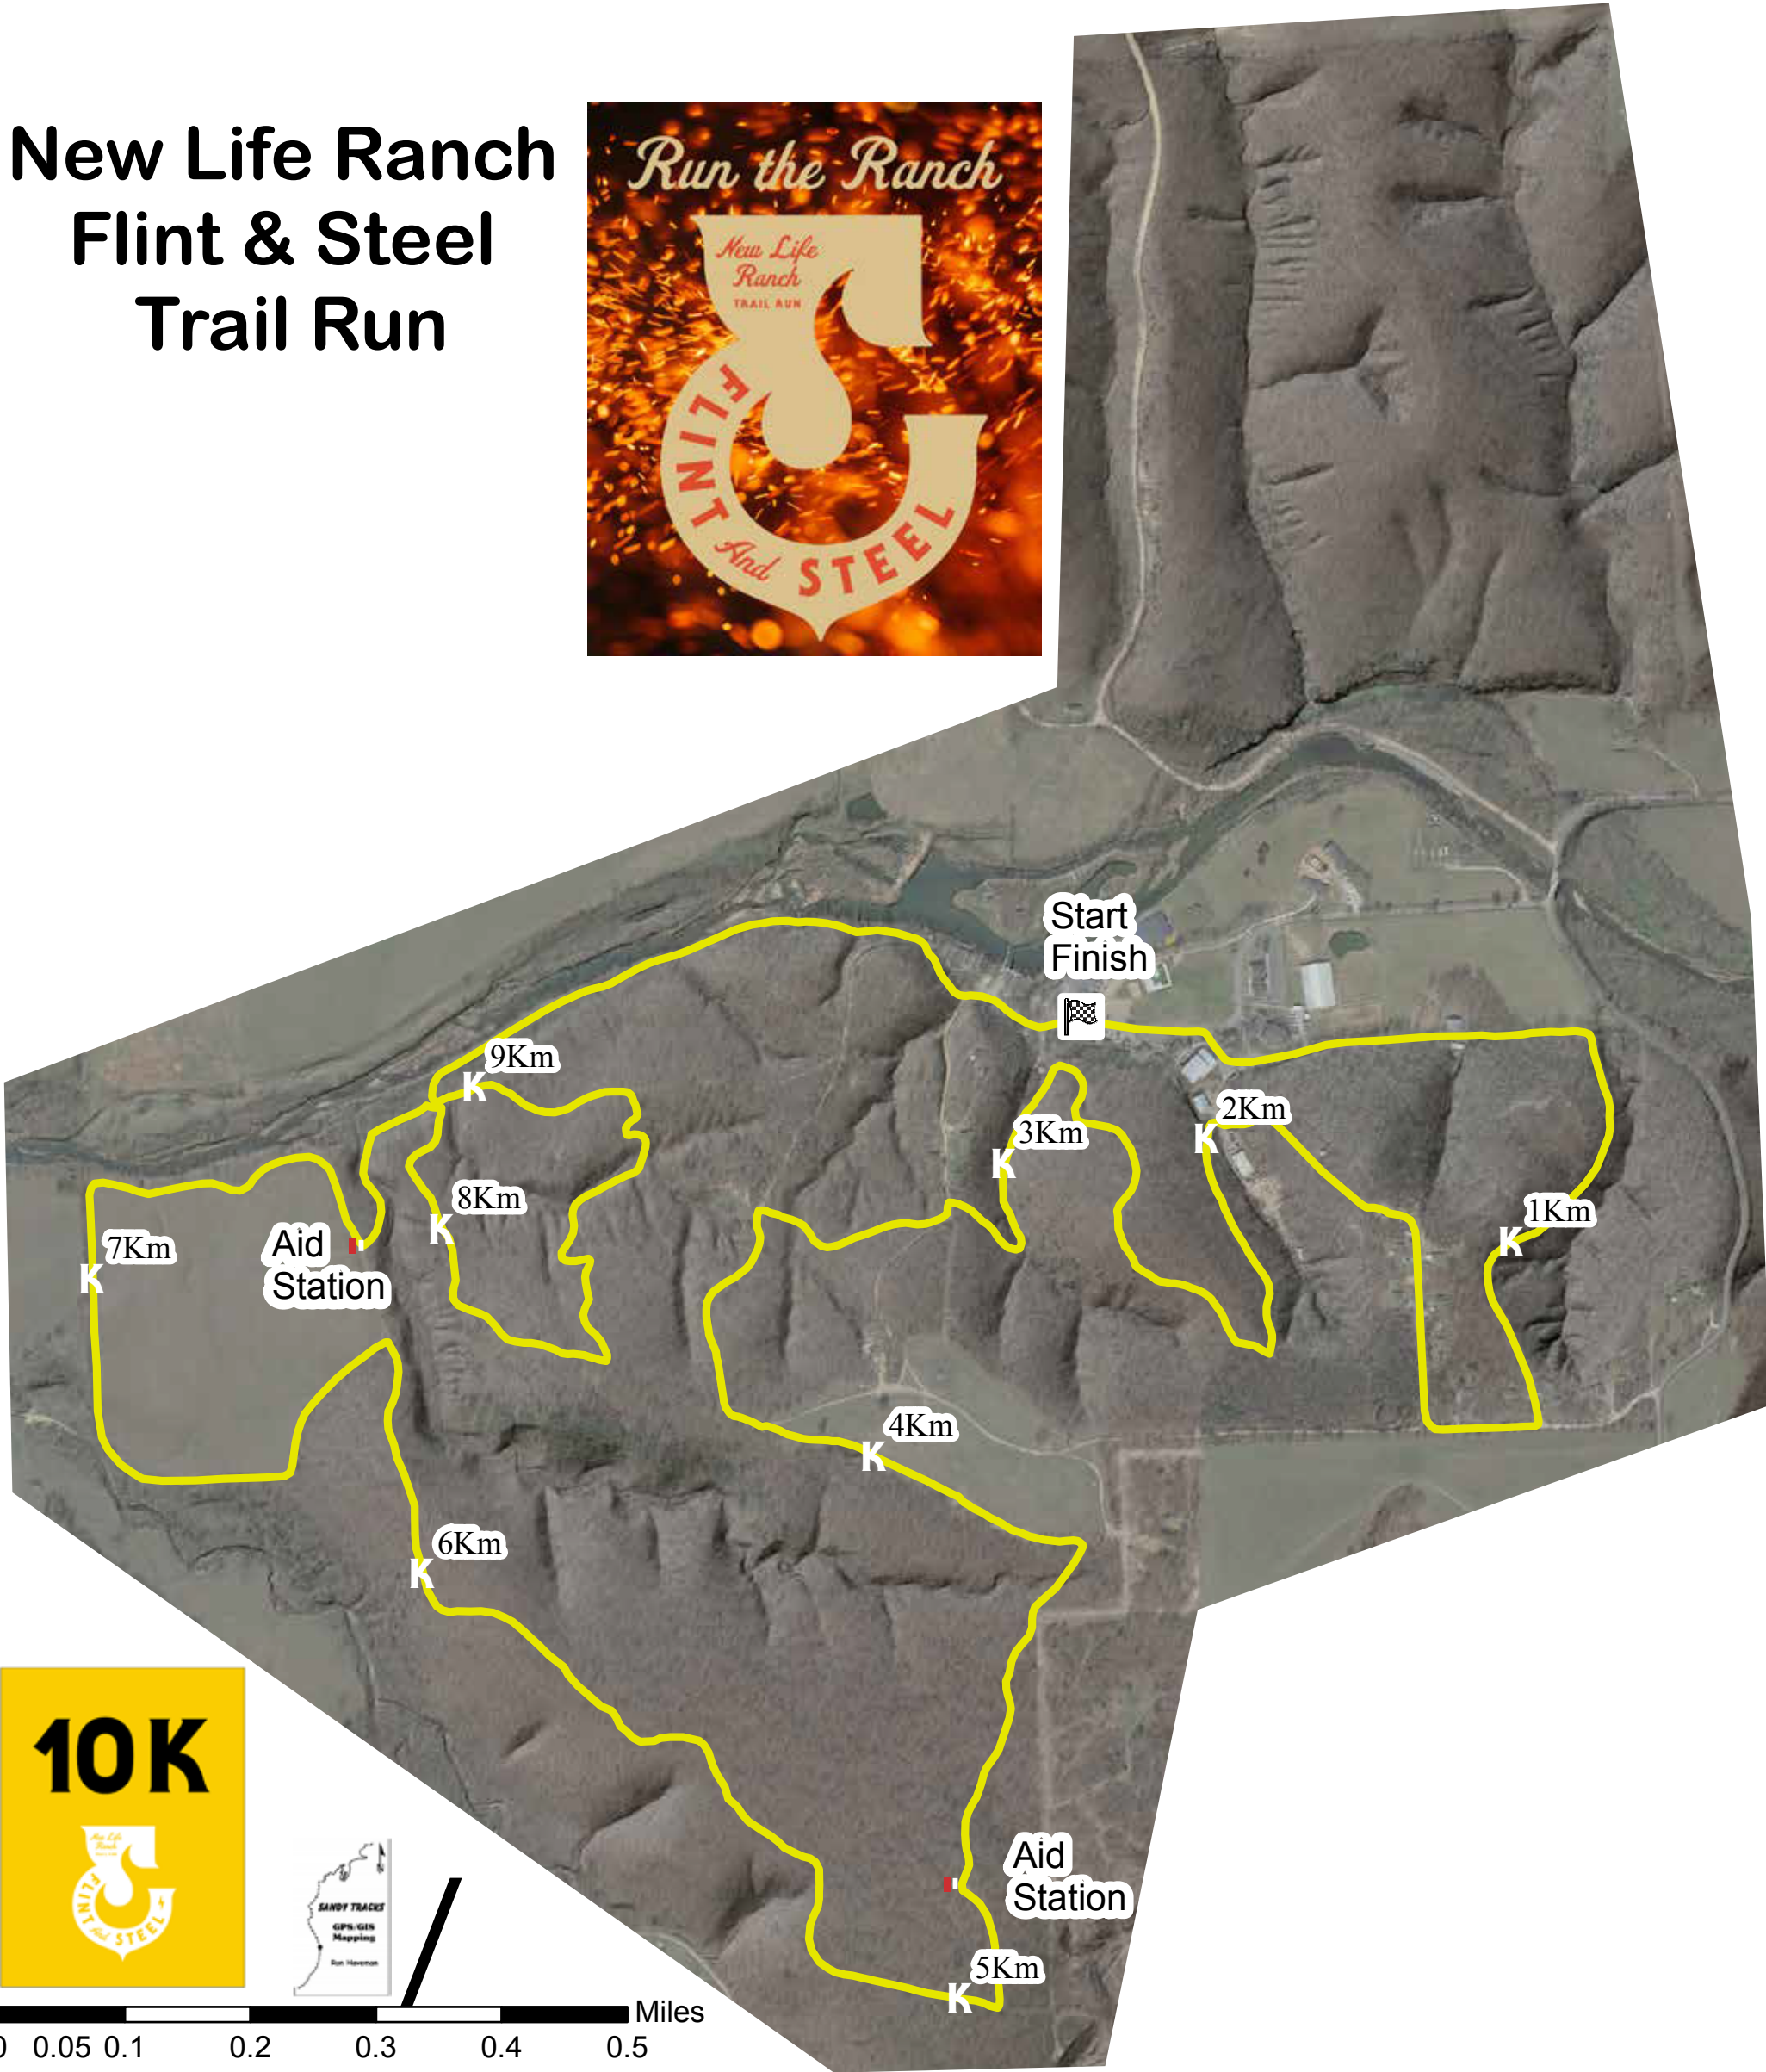

10km Course Map

New Life Ranch Flint & Steel Trail Run

10k Elevation Profile